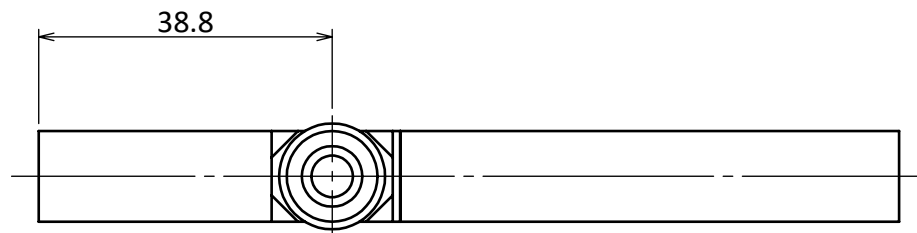

M3 Set Screw

SPECIFICATIONS TO CHANGE WITHOUT NOTICE.  
DIMENSIONS ARE FOR REFERENCE ONLY.

All Dimension in mm

DATE

2/6/2020

MODEL

DWG.No

株式会社清和光学製作所  
SEIWA OPTICAL CO.,LTD